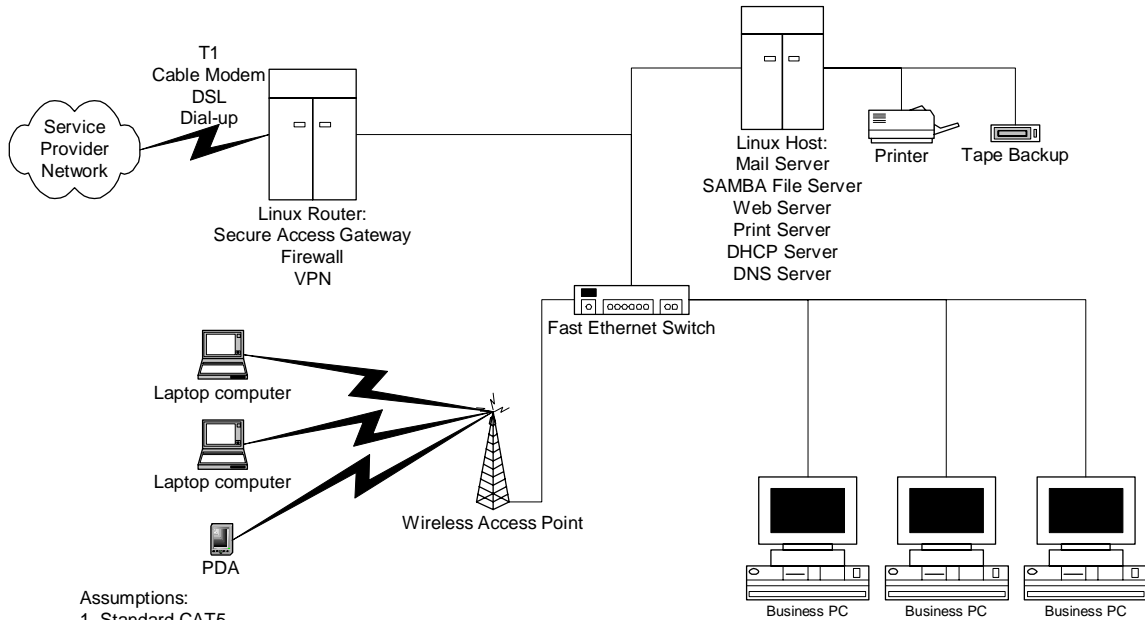

Value Small Business Internet Access and Local Area Network Package

Assumptions:
1. Standard CAT5 Ethernet cabling is available for all networked equipment.
2. Internet connectivity options per Internet Service Provider availability.

TeamCluster

P.O. Box 2491, Saratoga, CA 95070

www.teamcluster.com

Tel (408)374-9769

harry@teamcluster.com

Premium Small Business Internet Access and Local Area Network Package

- Assumptions:
1. Standard CAT5 Ethernet cabling is available for all networked equipment.
 2. Internet connectivity options per Internet Service Provider availability.